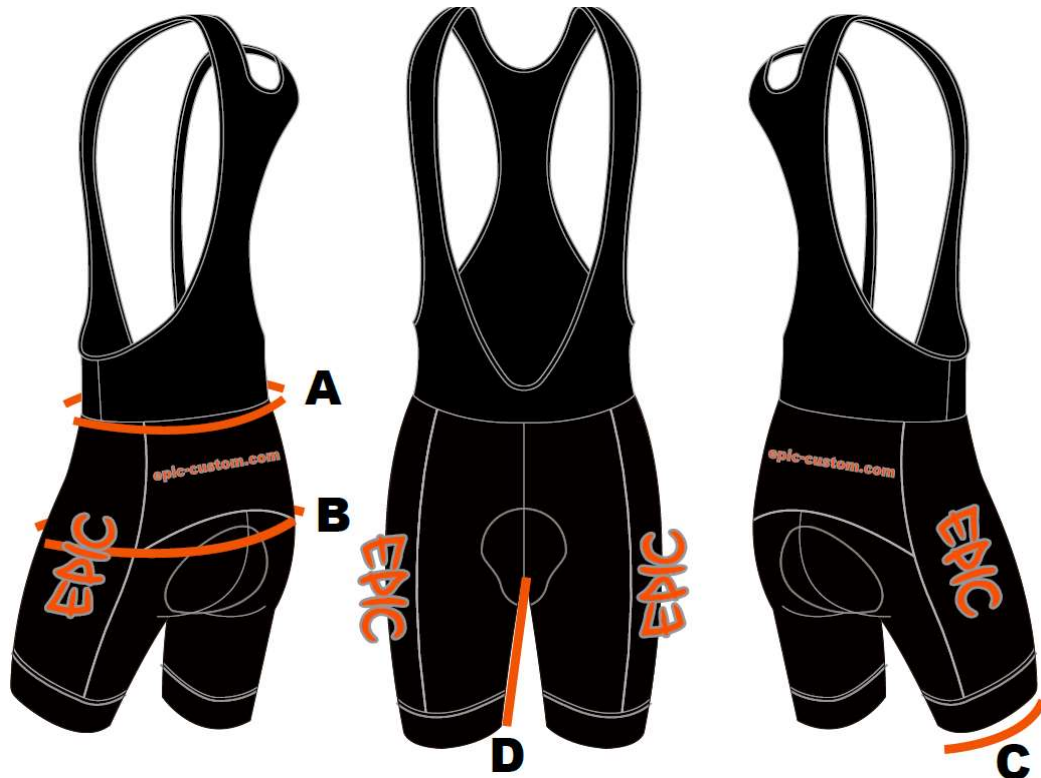

## Epic-GO Cycle Bib Shorts

### Cycling Bib Shorts (Men's)

Size (measurements in CM)		XS	S	M	L	XL	2XL	3XL	4XL
<b>A</b>	1/2 Waist	29	31	33	35	37	39	41	43
<b>B</b>	1/2 Hips	29	31	33	35	37	39	41	43
<b>C</b>	1/2 Leg	14	15	16	17	18	19	20	21
<b>D</b>	Inseam	24	25	26	27	28	29	30	31

### Cycling Bib Shorts (Women's)

Size (measurements in CM)		XS	S	M	L	XL	2XL	3XL	4XL
<b>A</b>	1/2 Waist	27	29	31	33	35	37	39	41
<b>B</b>	1/2 Hips	27	29	31	33	35	37	39	41
<b>C</b>	1/2 Leg	13	14	15	16	17	18	19	20
<b>D</b>	Inseam		24	25	26	27	28	29	30

**Note: All dimensions are in a 'relaxed' state, and will stretch fit beyond these dimensions.**