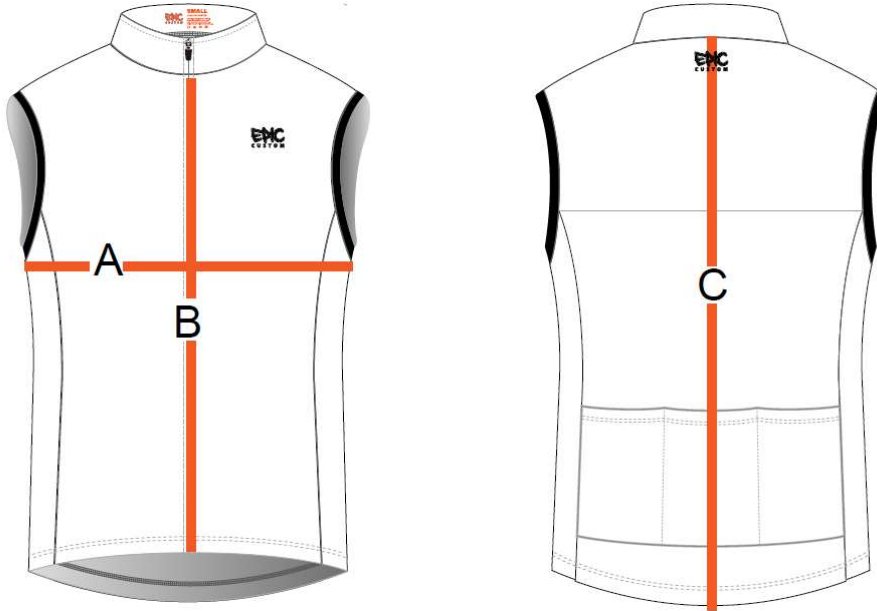

Epic-GO Wind Gilets

Cycle Wind Gilets (Unisex / Men's)

Size (measurements in CM)		XS	S	M	L	XL	2XL	3XL	4XL
A	1/2 Chest	48	50	52	54	56	58	60	62
B	Front	54.5	56	57.5	59	60.5	62	63.5	65
C	Back	66	68	70	72	74	76	78	80

Cycle Wind Gilets (Women's)

Size (measurements in CM)		XS	S	M	L	XL	2XL	3XL	4XL
A	1/2 Chest	46	48	50	52	54	56	58	60
B	Front	51	52.5	54	55.5	57	58.5	60	61.5
C	Back	62	64	66	68	70	72	74	76

Note: All dimensions are in a 'relaxed' state, and will stretch fit beyond these dimensions.