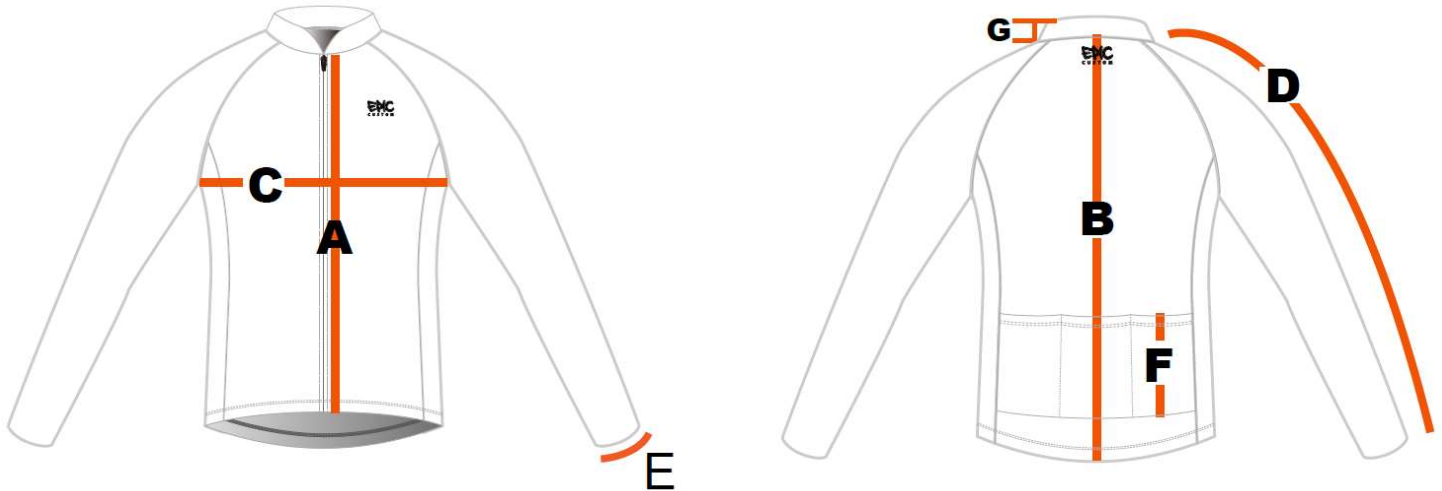

Epic-GO Road Cycle Jerseys (LS = Long Sleeve)

Cycle Jersey (Men's)									
	Size (measurements in CM)	XS	S	M	L	XL	2L	3L	4L
A	Front Body Length	51	53	55	57	58	59	60	61
B	Back Body Length	67	69	71	73	75	76	77	78
C	1/2 Chest	46.5	48	49.5	51	52.5	54	55.5	57
D	Sleeve Length SS	36.5	37.5	38.5	39.8	40.8	42	43.3	44
	Sleeve Length LS	75	77	79	81	82	83	84	85
E	SS 1/2 Sleeve Opening	13.5	14	14.5	15	15.5	16	16.5	17
	LS 1/2 Sleeve Opening	9	9.5	10	10.5	11	11.5	12	12.5
F	Height of back pocket	16.5	17	17.5	18	18.5	19	19.5	20
G	Collar Height	3.5	3.5	3.5	3.5	3.5	3.5	3.5	3.5

Cycle Jersey (Women's)									
	Size (measurements in CM)	XS	S	M	L	XL	2L	3L	4L
A	Front Body Length	51	52	53	55	57	59	61	63
B	Back Body Length	64	65	66	68	70	72	74	76
C	1/2 Chest	41.5	44	46.5	49	51.5	54	56.5	59
D	Sleeve Length SS	29	30	31	32	33	34	35	36
	Sleeve Length LS	68	70	72	74	76	78	80	82
E	SS 1/2 Sleeve Opening	12.5	13	13.5	14	14.5	15	15.5	16
	LS 1/2 Sleeve Opening	8.5	9	9.5	10	10.5	11	11.5	12
F	Height of back pocket	16	16.5	17	17.5	18	18.5	19	19.5
G	Collar Height	3.5	3.5	3.5	3.5	3.5	3.5	3.5	3.5

Note: All dimensions are in a 'relaxed' state, and will stretch fit beyond these dimensions.