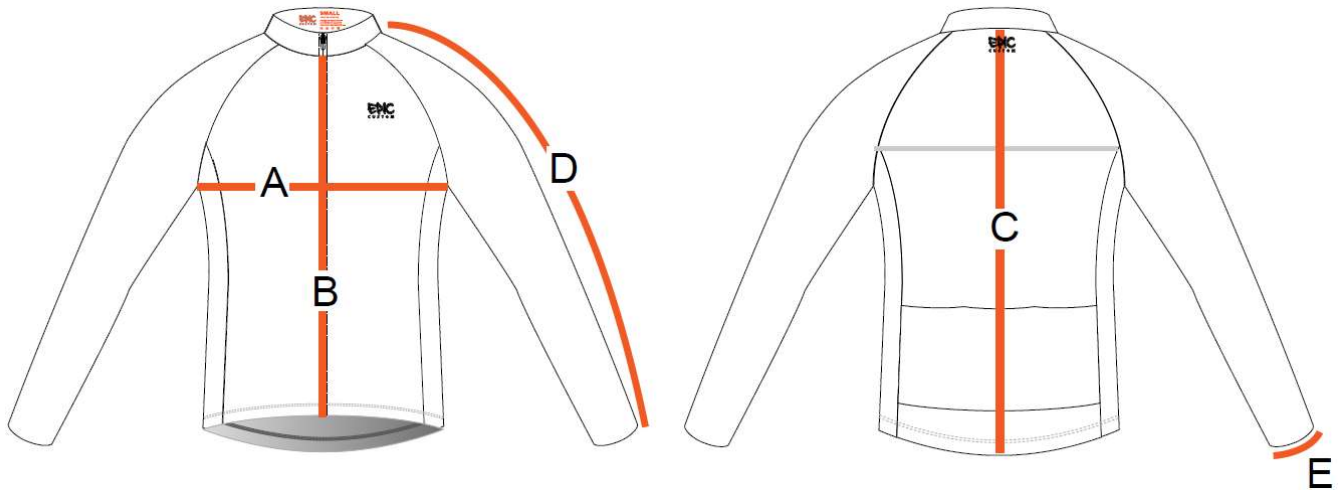

Epic-GO Cycle Jackets Wind & Shower Proof

Cycle Jackets Wind & Shower Proof (Unisex / Men's)

Size (measurements in CM)		XS	S	M	L	XL	2XL	3XL	4XL
A	1/2 Chest	48	50	52	54	56	58	60	62
B	Front	54.5	56	57.5	59	60.5	62	63.5	65
C	Back	66	68	70	72	74	76	78	80
D	Sleeves	78	80	82	84	86	87	88	89
E	1/2 sleeve opening	8.5	9	9.5	10	10.5	11	11.5	12

Cycle Jackets Wind & Shower Proof (Women's)

Size (measurements in CM)		XS	S	M	L	XL	2XL	3XL	4XL
A	1/2 Chest	46	48	50	52	54	56	58	60
B	Front	51	52.5	54	55.5	57	58.5	60	61.5
C	Back	62	64	66	68	70	72	74	76
D	Sleeves	74.5	76	77.5	79.5	81.5	83	85	87
E	1/2 sleeve opening	8	8.5	9	9.5	10	10.5	11	11.5

Note: All dimensions are in a 'relaxed' state, and will stretch fit beyond these dimensions.