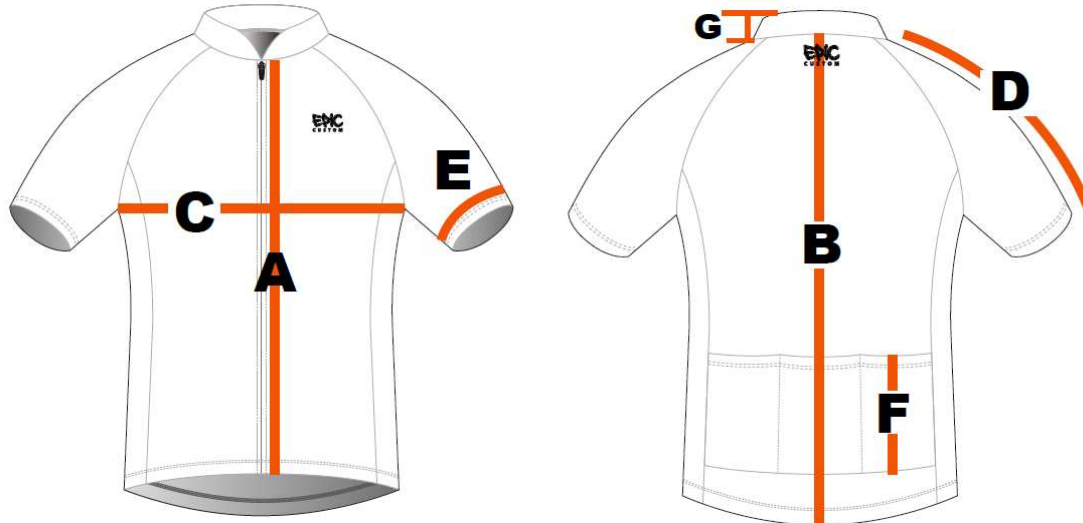

Epic-GO Road Cycle Jerseys (SS = Short Sleeve)

Cycle Jersey (Men's)									
	Size (measurements in CM)	XS	S	M	L	XL	2L	3L	4L
A	Front Body Length	51	53	55	57	58	59	60	61
B	Back Body Length	67	69	71	73	75	76	77	78
C	1/2 Chest	46.5	48	49.5	51	52.5	54	55.5	57
D	Sleeve Length SS	36.5	37.5	38.5	39.8	40.8	42	43.3	44
	Sleeve Length LS	71	73	75	77	79	81	83	85
E	SS 1/2 Sleeve Opening	13.5	14	14.5	15	15.5	16	16.5	17
	LS 1/2 Sleeve Opening	9	9.5	10	10.5	11	11.5	12	12.5
F	Height of back pocket	16.5	17	17.5	18	18.5	19	19.5	20
G	Collar Height	3.5	3.5	3.5	3.5	3.5	3.5	3.5	3.5

Cycle Jersey (Women's)									
	Size (measurements in CM)	XS	S	M	L	XL	2L	3L	4L
A	Front Body Length	51	52	53	55	57	59	61	63
B	Back Body Length	64	65	66	68	70	72	74	76
C	1/2 Chest	41.5	44	46.5	49	51.5	54	56.5	59
D	Sleeve Length SS	29	30	31	32	33	34	35	36
	Sleeve Length LS	68	70	72	74	76	78	80	82
E	SS 1/2 Sleeve Opening	12.5	13	13.5	14	14.5	15	15.5	16
	LS 1/2 Sleeve Opening	8.5	9	9.5	10	10.5	11	11.5	12
F	Height of back pocket	16	16.5	17	17.5	18	18.5	19	19.5
G	Collar Height	3.5	3.5	3.5	3.5	3.5	3.5	3.5	3.5

Cycle Jersey (Youth) Short Sleeve only						
	Size (measurements in CM)	XS	S	M	L	XL
A	Front Body Length	35	38	40	40.5	43
B	Back Body Length	45	47	50	53	55
C	1/2 Chest	33	33.5	38	40.5	43
D	Sleeve Length SS	24	26	27	28	30
E	SS 1/2 Sleeve Opening	9.5	10	10.5	11	11.5

Note: All dimensions are in a 'relaxed' state, and will stretch fit beyond these dimensions.