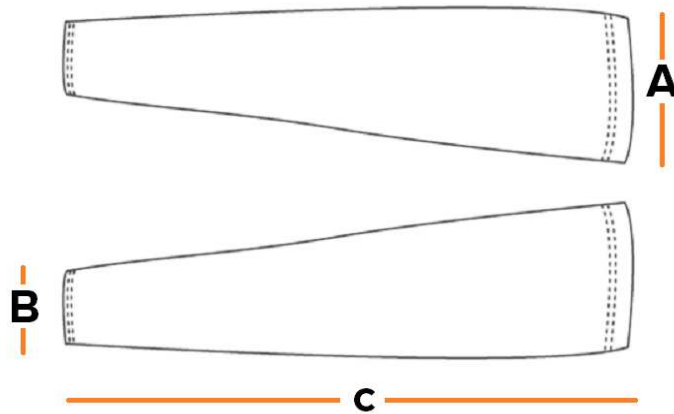

Roubaix Arm Warmers

	Size (measurements in CM)	XS	S	M	L	XL
A	Top opening (Relaxed)	23	25	27	29	31
	Top opening (Stretched)	38	40	42	42	44
B	Cuff opening	14	15	16	17	18
C	Length (Relaxed)	43.5	45	46.5	48	49.5

Item Description:

Roubaix Lined, Custom Printed Cycle Arm Warmers with Elastic gripper for perfect support. Black elastic top gripper as standard. Highest quality Sublimation printing. Sizing XS / S / M / L / XL