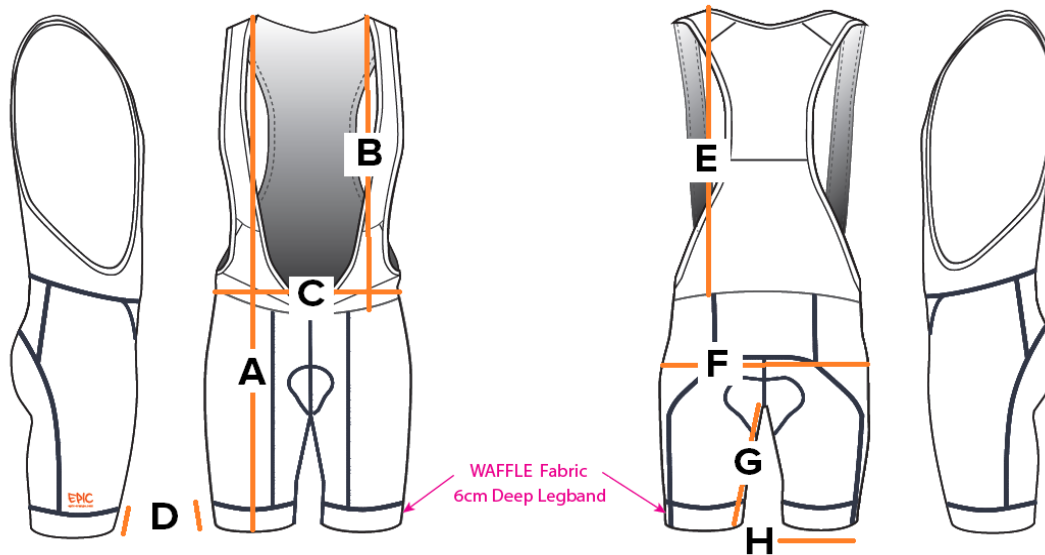

## Men's Euro Pro WAFFLE Bib Shorts (EI Pads)

	Size (measurements in CM)	2XS	XS	S	M	L	XL	2XL	3XL
<b>A</b>	Total Body Length	78.5	81.0	85.5	89.0	92.5	96.0	99.5	99.5
<b>B</b>	Bib Body Length (Front)	43.0	44.5	46.0	47.5	49.0	50.5	52.0	52.0
<b>C</b>	1/2 Waist	28.0	30.0	32.0	34.0	36.0	38.0	40.0	42.0
<b>D</b>	Leg Band Height (WAFFLE)	6.0	6.0	6.0	6.0	6.0	6.0	6.0	6.0
<b>E</b>	Bib Body Length (Back)	31.0	33.0	35.0	37.0	39.0	40.0	41.0	41.0
<b>F</b>	Hip Width 11cm above crotch	32.0	34.0	36.0	38.0	40.0	42.0	44.0	46.0
<b>G</b>	Inseam Length (from Crotch point)	24.0	26.0	28.0	29.0	30.0	31.0	32.0	32.0
<b>H</b>	1/2 Leg Opening at edge	15.0	16.0	17.0	17.5	18.5	19.5	20.5	21.5

**Note: All dimensions are in a 'relaxed' state, and will stretch fit beyond these dimensions.**

### Item Description:

EURO Pro WAFFLE Bib Shorts feature a 6cm deep WAFFLE Aero legband, matching our EURO Pro Waffle Aero Jerseys & World Tour WAFFLE Aero Jerseys.

As standard they come fitted with the highest quality Elastic Interface® 7-8 hour Road/MTB chamois pad, making them one of the very best Custom Cycle Bib Shorts available!

Fast wicking, water repellent Tri-Skin fabrics with compression properties.

Italian 'Elastic Interface®' EIT Carbonium Microfibre chamois for ultimate comfort!

Recommended use Road and MTB for over 7 hours.